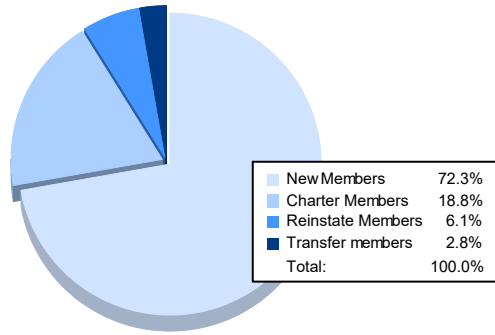

Year	New Clubs	Dropped Clubs	Gain/ Loss Clubs	New Members	Charter Members	Reinstate Members	Transfer Members	Total Member Added	Total Members Dropped	Gain/ Loss Members
2017-2018	1	0	1	67	30	2	3	102	69	33
2018-2019	1	0	1	41	20	3	0	64	46	18
2019-2020	0	0	0	46	0	2	3	51	110	-59
2020-2021	1	2	-1	189	28	2	3	222	82	140
2021-2022	2	1	1	154	40	13	6	213	157	56
<b>Average</b>	<b>1</b>	<b>1</b>	<b>0</b>	<b>99</b>	<b>24</b>	<b>4</b>	<b>3</b>	<b>130</b>	<b>93</b>	<b>38</b>

### Membership Composition June 2022 Cumulative