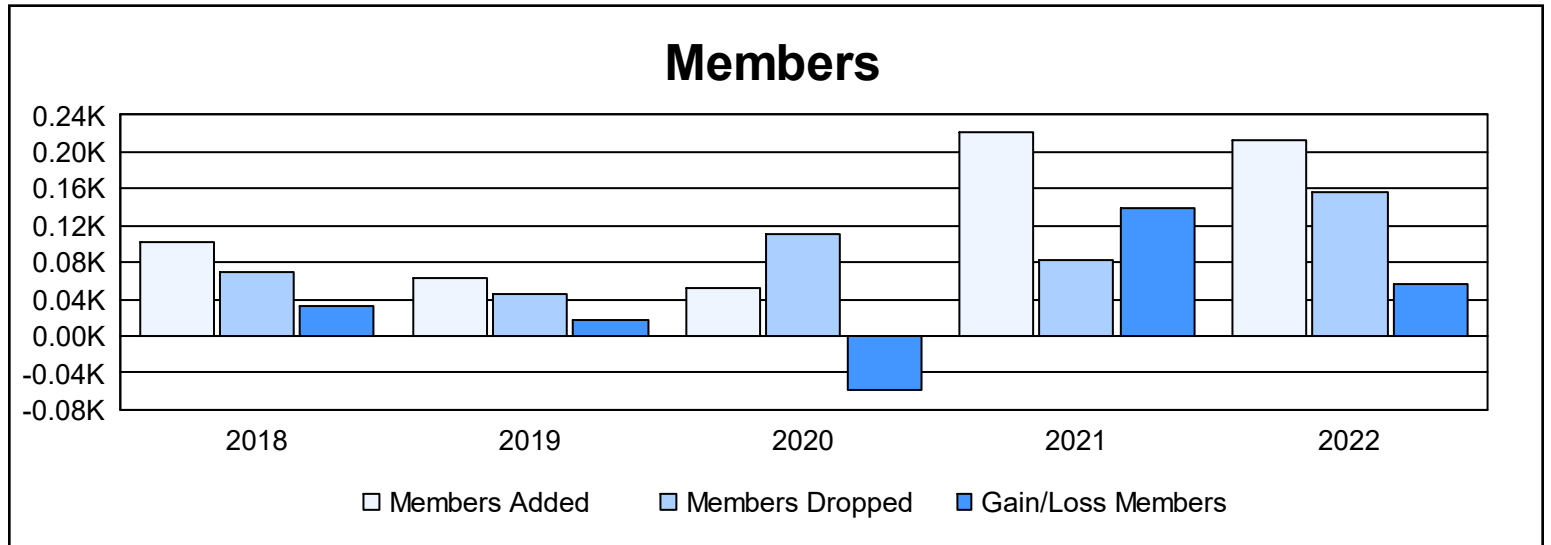

Year	New Clubs	Dropped Clubs	Gain/ Loss Clubs	New Members	Charter Members	Reinstate Members	Transfer Members	Total Member Added	Total Members Dropped	Gain/ Loss Members
2017-2018	1	0	1	67	30	2	3	102	69	33
2018-2019	1	0	1	41	20	3	0	64	46	18
2019-2020	0	0	0	46	0	2	3	51	110	-59
2020-2021	1	2	-1	189	28	2	3	222	82	140
2021-2022	2	1	1	154	40	13	6	213	157	56
<b>Average</b>	<b>1</b>	<b>1</b>	<b>0</b>	<b>99</b>	<b>24</b>	<b>4</b>	<b>3</b>	<b>130</b>	<b>93</b>	<b>38</b>

### Membership Composition June 2022 Cumulative