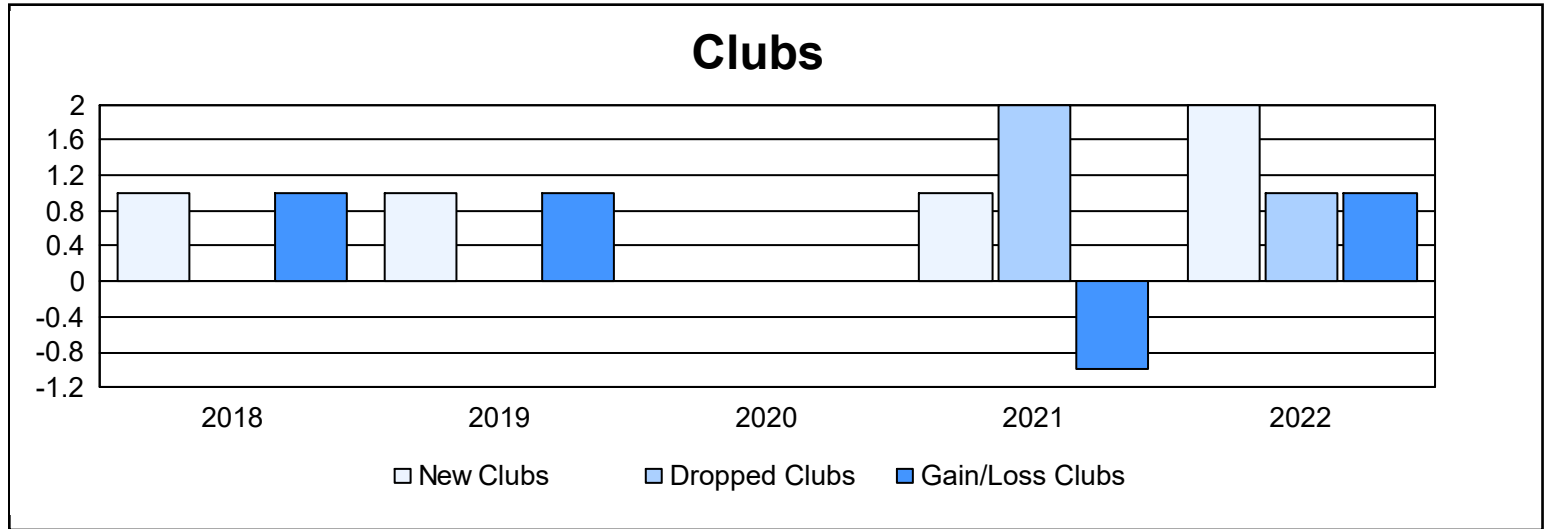

Year	New Clubs	Dropped Clubs	Gain/ Loss Clubs	New Members	Charter Members	Reinstate Members	Transfer Members	Total Member Added	Total Members Dropped	Gain/ Loss Members
2017-2018	1	0	1	67	30	2	3	102	69	33
2018-2019	1	0	1	41	20	3	0	64	46	18
2019-2020	0	0	0	46	0	2	3	51	110	-59
2020-2021	1	2	-1	189	28	2	3	222	82	140
2021-2022	2	1	1	154	40	13	6	213	157	56
<b>Average</b>	<b>1</b>	<b>1</b>	<b>0</b>	<b>99</b>	<b>24</b>	<b>4</b>	<b>3</b>	<b>130</b>	<b>93</b>	<b>38</b>

### Membership Composition June 2022 Cumulative